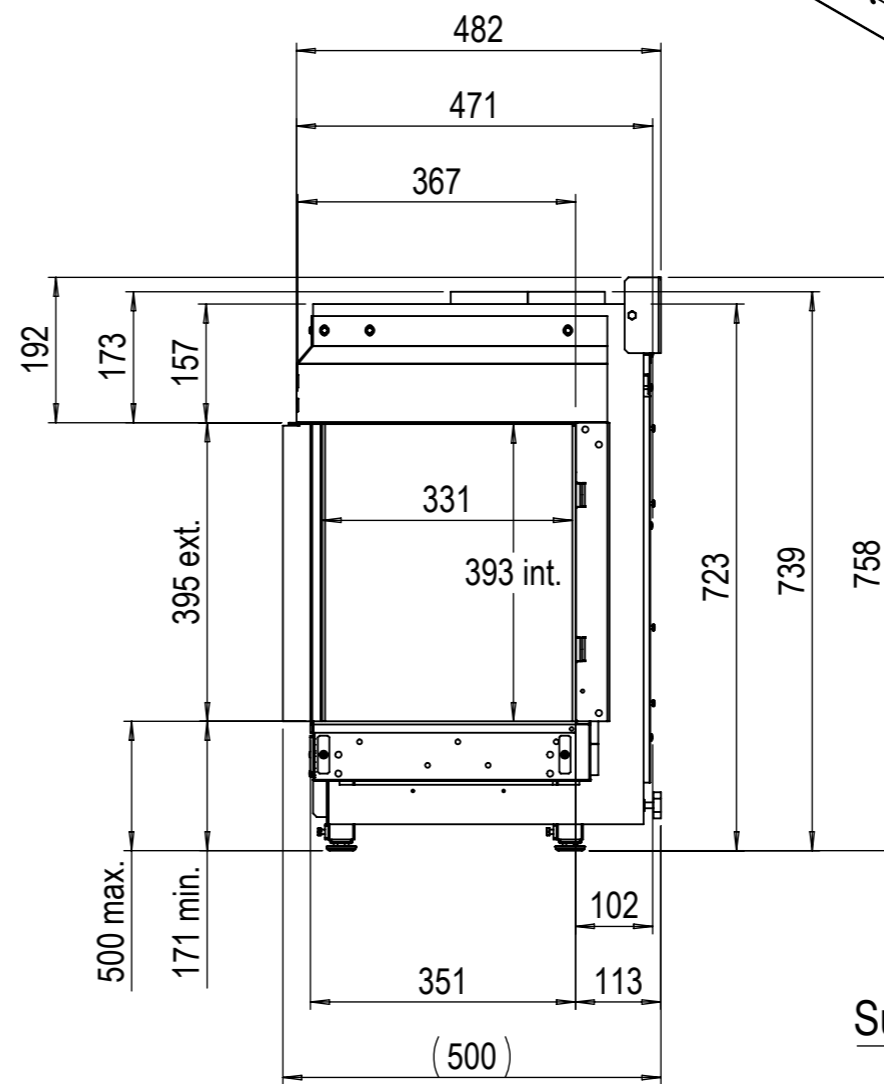

Supplied adjustable feet 4(x)

Dimensional drawing Duet Premium XL right - cover strip large

Glen Dimplex Benelux BV

P.O. box 219, NL-8440 AE Heerenveen Tel.: +31(0)513 656500 Fax: +31(0)513 656531

Dimensional drawing Duet Premium XL right - cover strip small