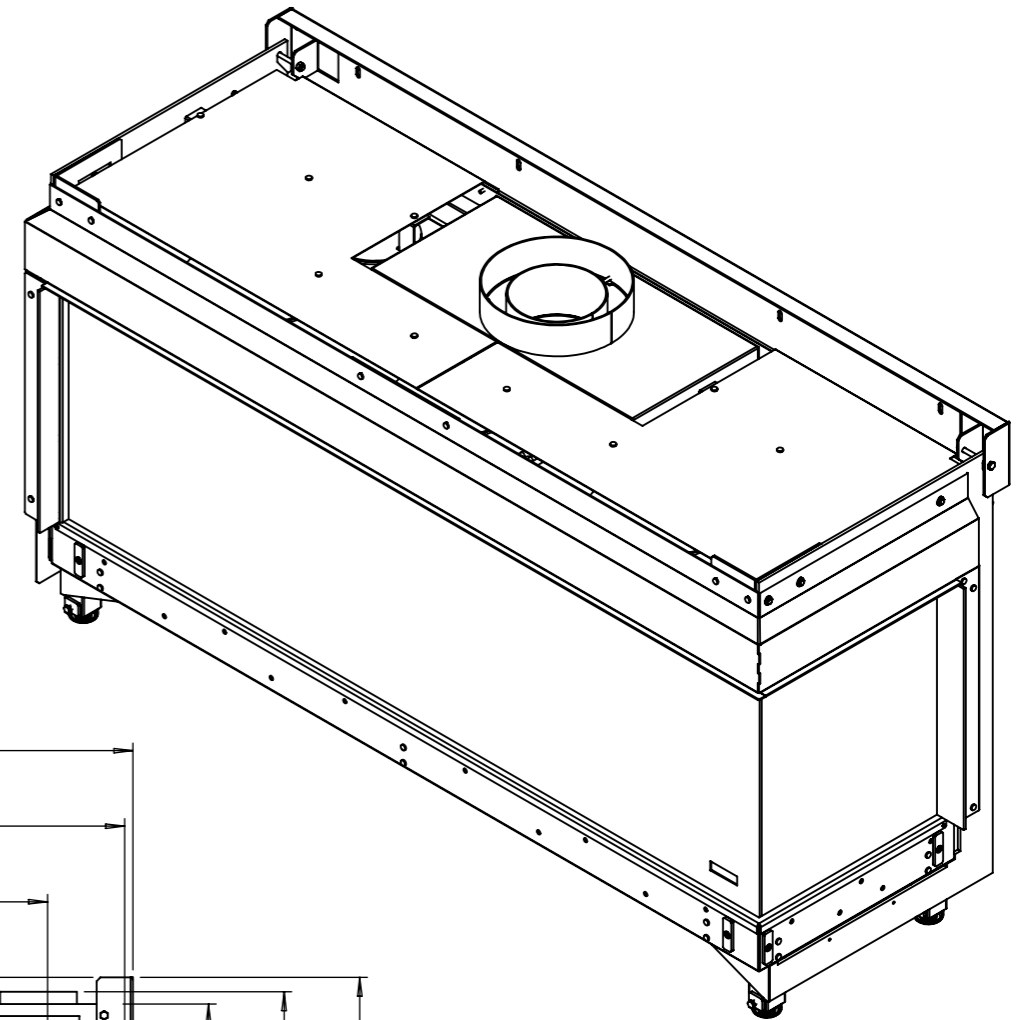

Supplied adjustable feet 4(x)

Dimensional drawing Duet Premium XL right - cover strip large

Glen Dimplex Benelux BV

P.O. box 219, NL-8440 AE Heerenveen Tel.: +31(0)513 656500 Fax: +31(0)513 656531

Dimensional drawing Duet Premium XL right - cover strip small