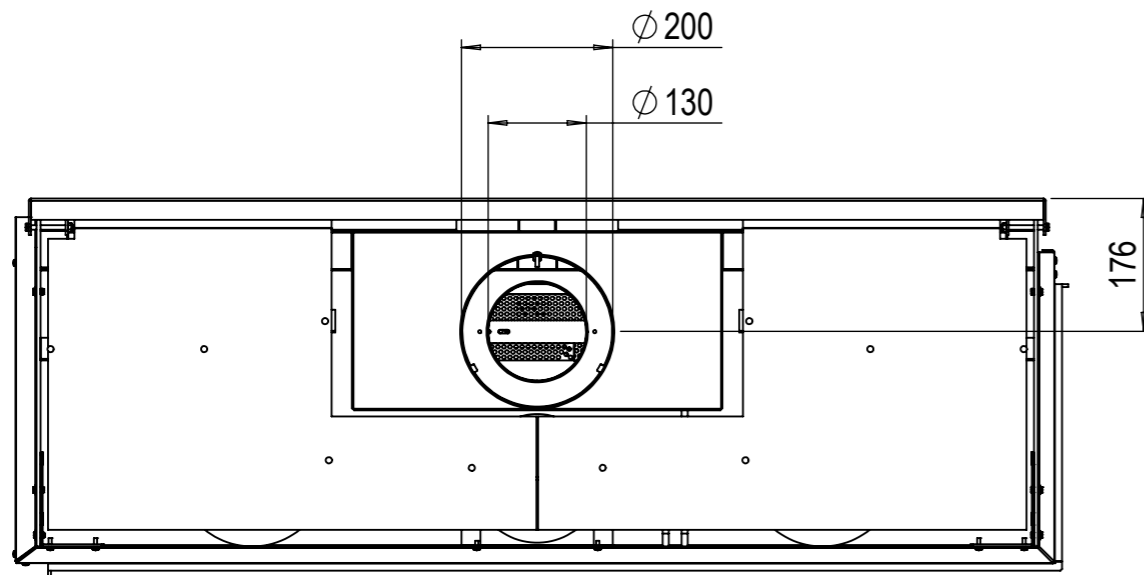

Supplied adjustable feet 4(x)

Dimensional drawing Duet Premium XL right - cover strip large

Glen Dimplex Benelux BV

P.O. box 219, NL-8440 AE Heerenveen Tel.: +31(0)513 656500 Fax: +31(0)513 656531

Dimensional drawing Duet Premium XL right - cover strip small