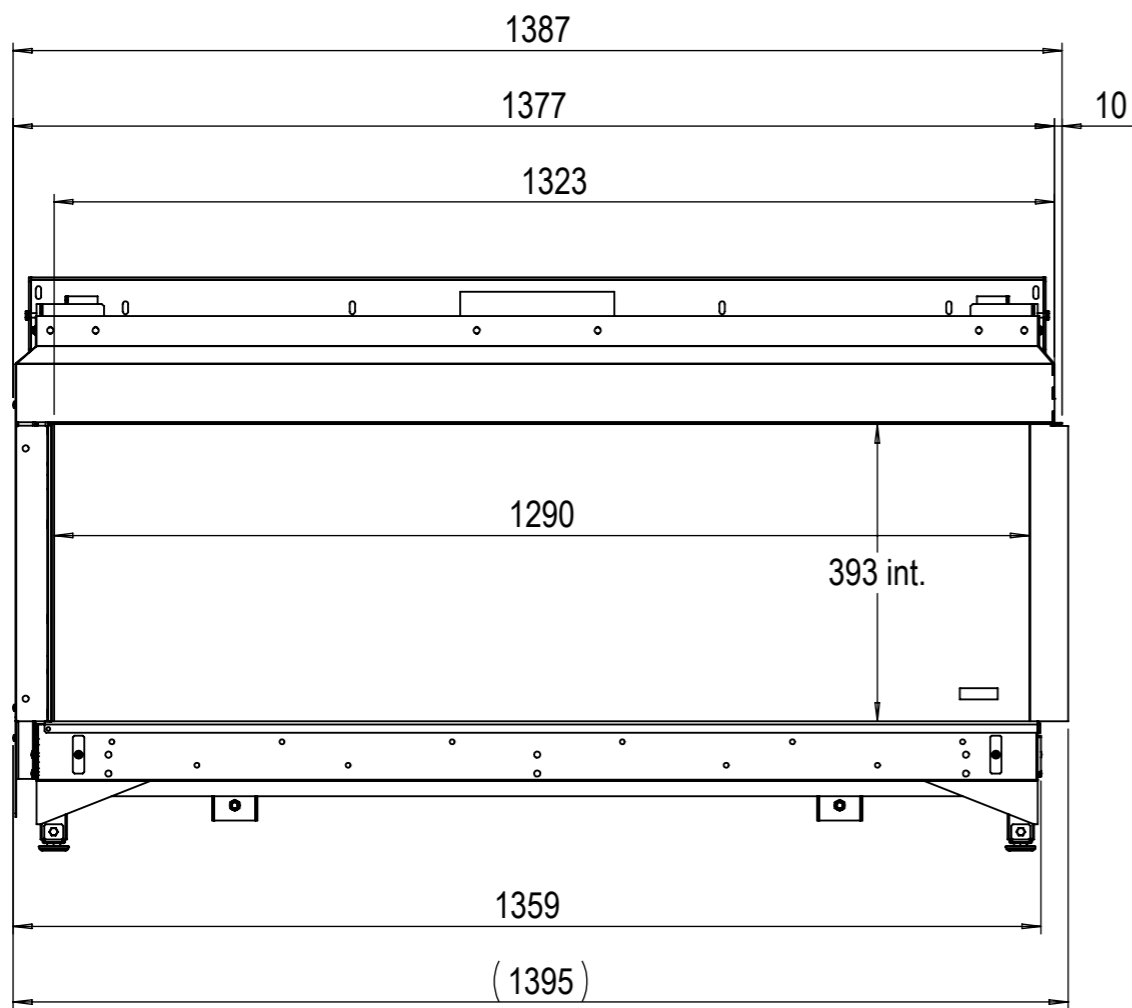

Supplied adjustable feet 4(x)

Dimensional drawing Duet Premium XL right - cover strip large

Glen Dimplex Benelux BV

P.O. box 219, NL-8440 AE Heerenveen Tel.: +31(0)513 656500 Fax: +31(0)513 656531

Dimensional drawing Duet Premium XL right - cover strip small